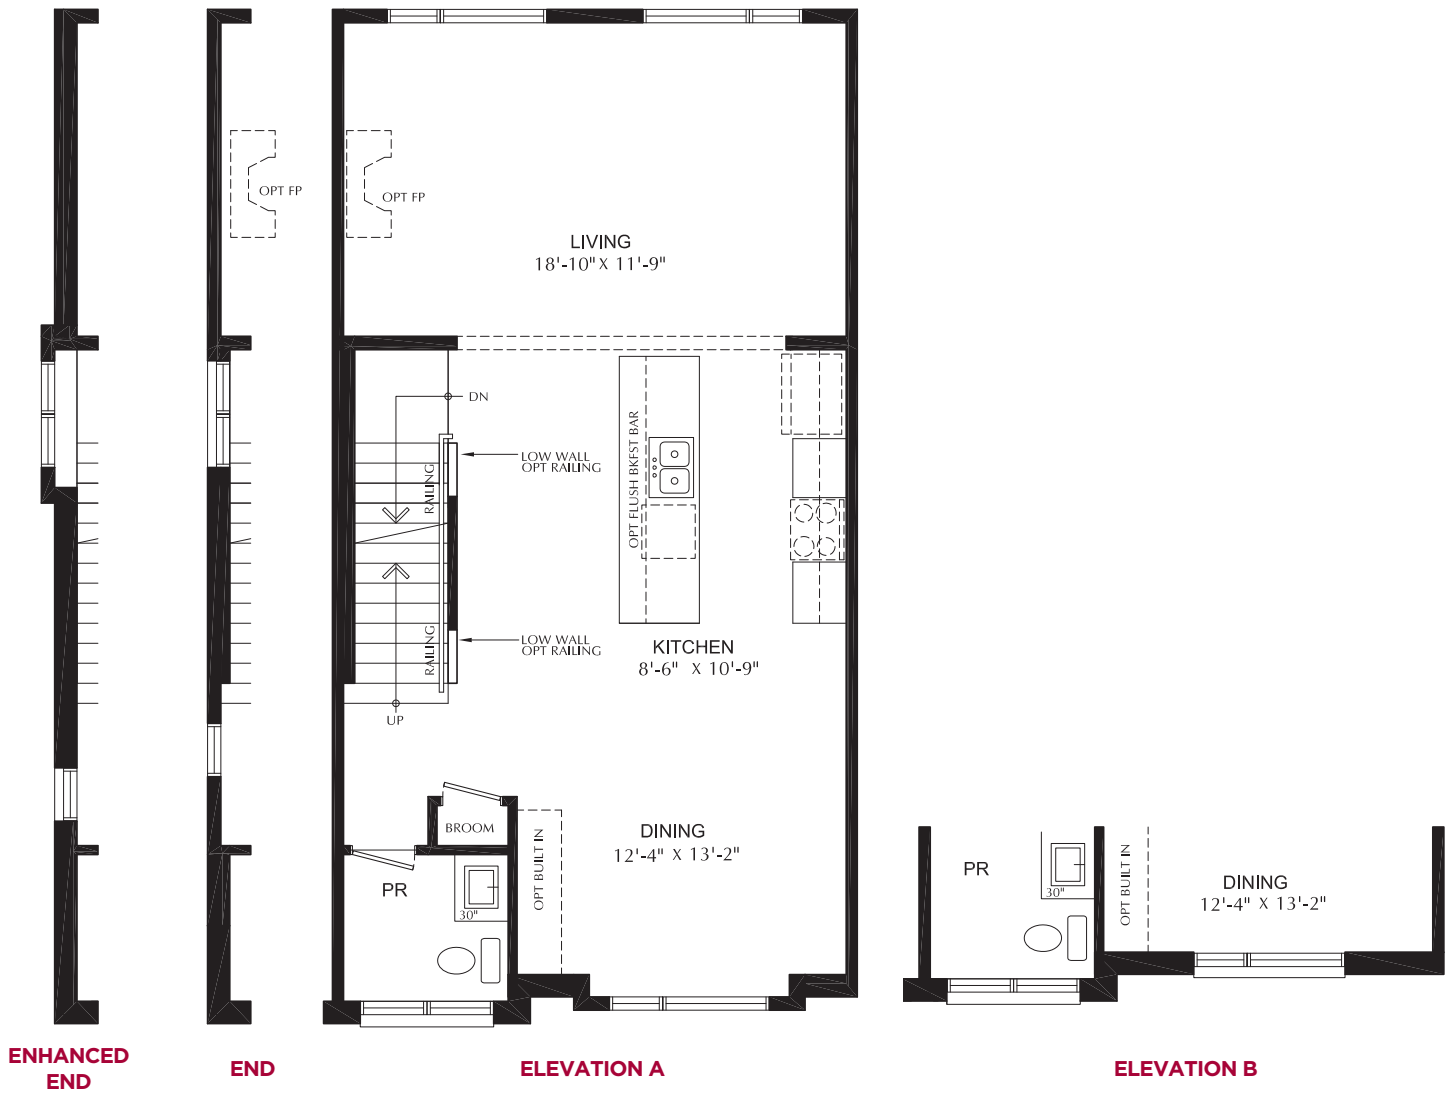

THE
FESSENDEN
THREE STOREY
TOWN

1,930 SQ. FT.

CHEDOKE
HEIGHTS

LIFE IN BALANCE

THE FESSENDEN MAIN FLOOR

Interior 1,930 sq.ft. | End 1,940 sq.ft. | Enhanced 1,940 sq.ft.

THE FESSENDEN SECOND FLOOR

SECOND FLOOR

THE FESSENDEN THIRD FLOOR

Interior
1,930 sq.ft.

End
1,940 sq.ft.

Enhanced
1,940 sq.ft.

ENHANCED
END

END

AVAILABLE
OPTION

AVAILABLE
OPTION