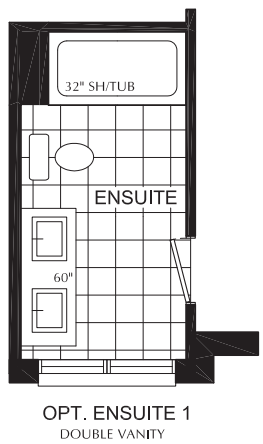

THE
FESSENDEN
THREE STOREY
TOWN

1,930 SQ. FT.

CHEDOKE
HEIGHTS

LIFE IN BALANCE

THE FESSENDEN MAIN FLOOR

Interior 1,930 sq.ft. | End 1,940 sq.ft. | Enhanced 1,940 sq.ft.

THE FESSENDEN SECOND FLOOR

SECOND FLOOR

THE FESSENDEN THIRD FLOOR

Interior
1,930 sq.ft.

End
1,940 sq.ft.

Enhanced
1,940 sq.ft.

ENHANCED
END

END

AVAILABLE
OPTION

AVAILABLE
OPTION