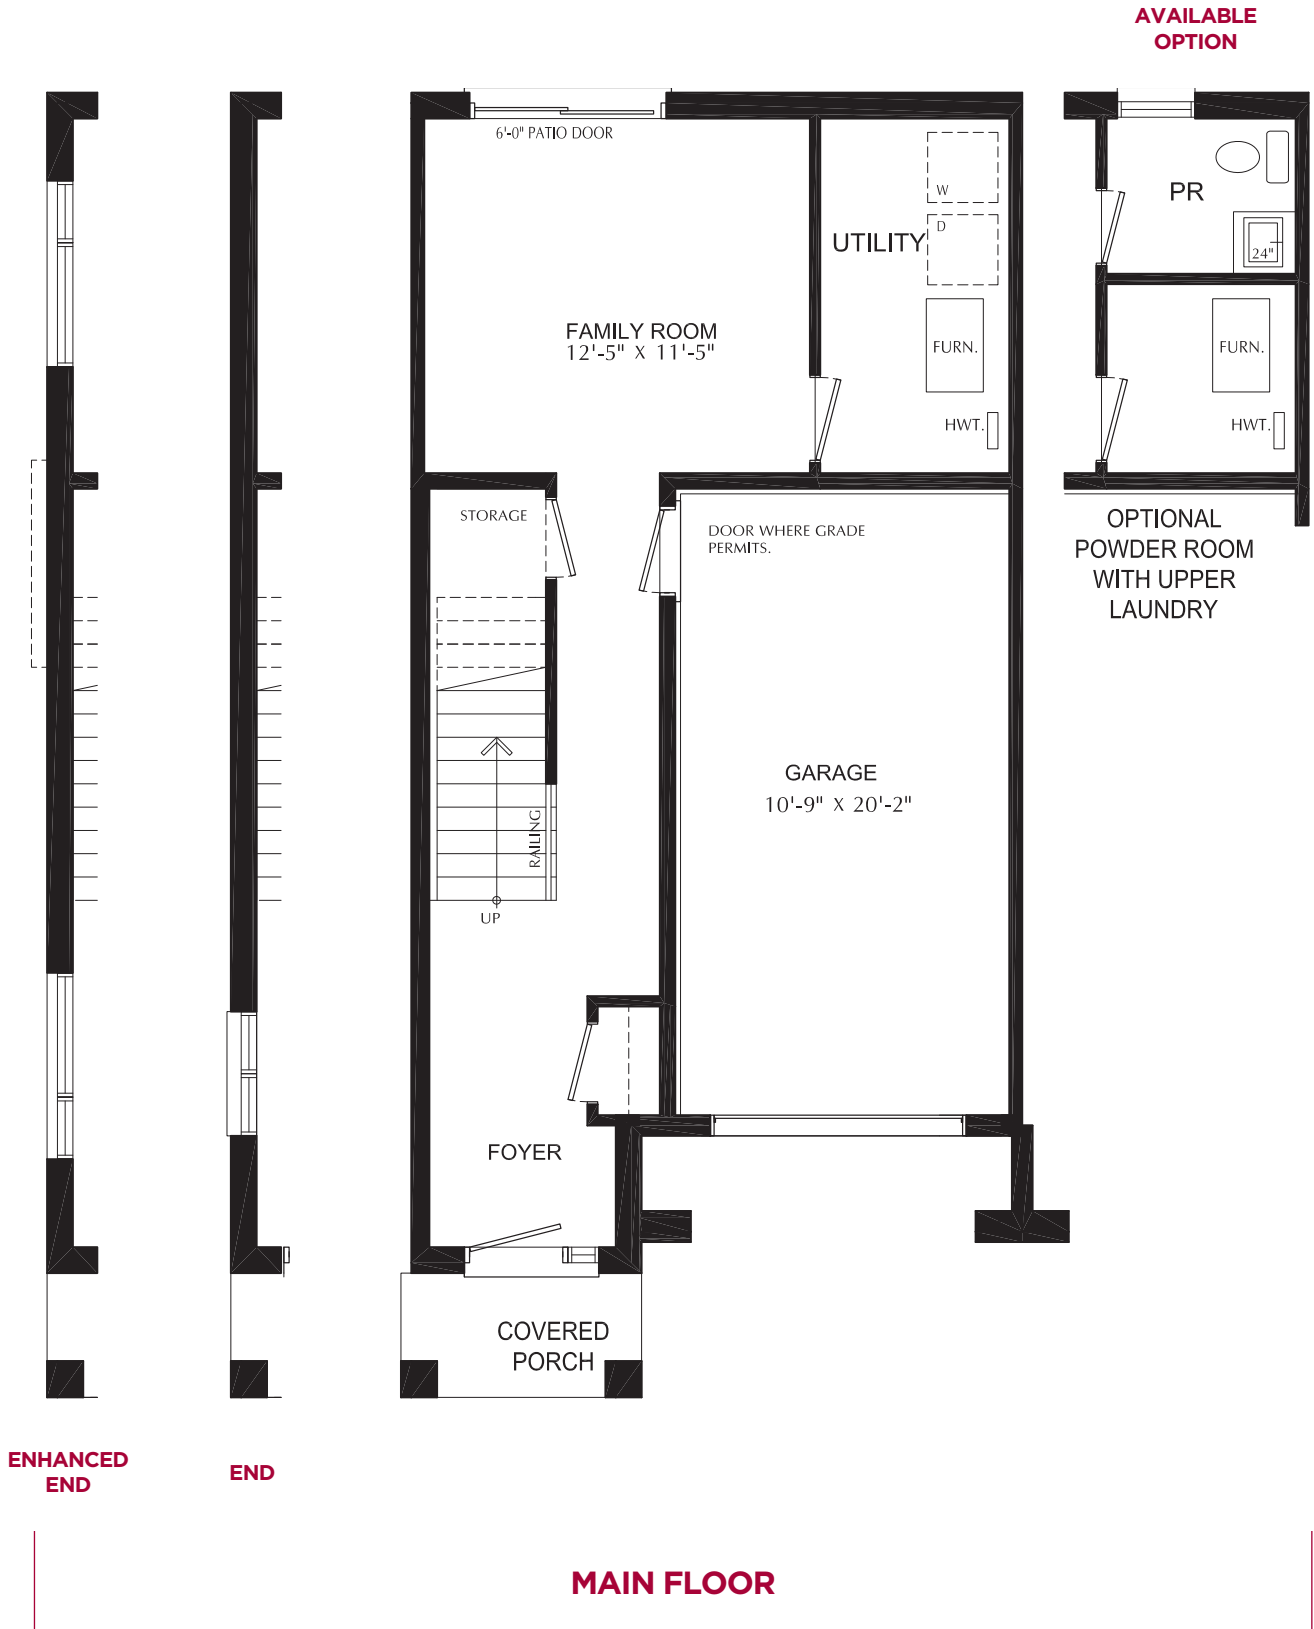

THE
FESSENDEN
THREE STOREY
TOWN

1,930 SQ. FT.

CHEDOKE
HEIGHTS

LIFE IN BALANCE

THE FESSENDEN MAIN FLOOR

Interior 1,930 sq.ft. | End 1,940 sq.ft. | Enhanced 1,940 sq.ft.

THE FESSENDEN SECOND FLOOR

SECOND FLOOR

THE FESSENDEN THIRD FLOOR

Interior
1,930 sq.ft.

End
1,940 sq.ft.

Enhanced
1,940 sq.ft.

ENHANCED
END

END

AVAILABLE
OPTION

AVAILABLE
OPTION