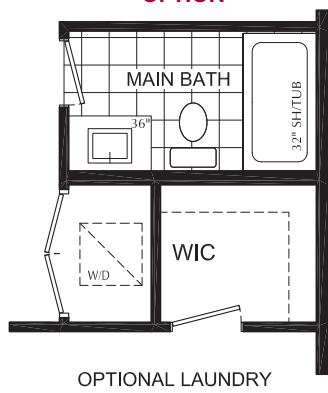

THE
FESSENDEN
THREE STOREY
TOWN

1,930 SQ. FT.

CHEDOKE
HEIGHTS

LIFE IN BALANCE

THE FESSENDEN MAIN FLOOR

Interior 1,930 sq.ft. | End 1,940 sq.ft. | Enhanced 1,940 sq.ft.

THE FESSENDEN SECOND FLOOR

SECOND FLOOR

THE FESSENDEN THIRD FLOOR

Interior
1,930 sq.ft.

End
1,940 sq.ft.

Enhanced
1,940 sq.ft.

ENHANCED
END

END

AVAILABLE
OPTION

AVAILABLE
OPTION