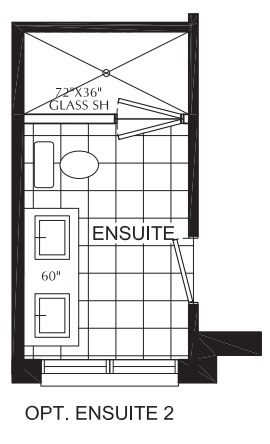

AVAILABLE
OPTION